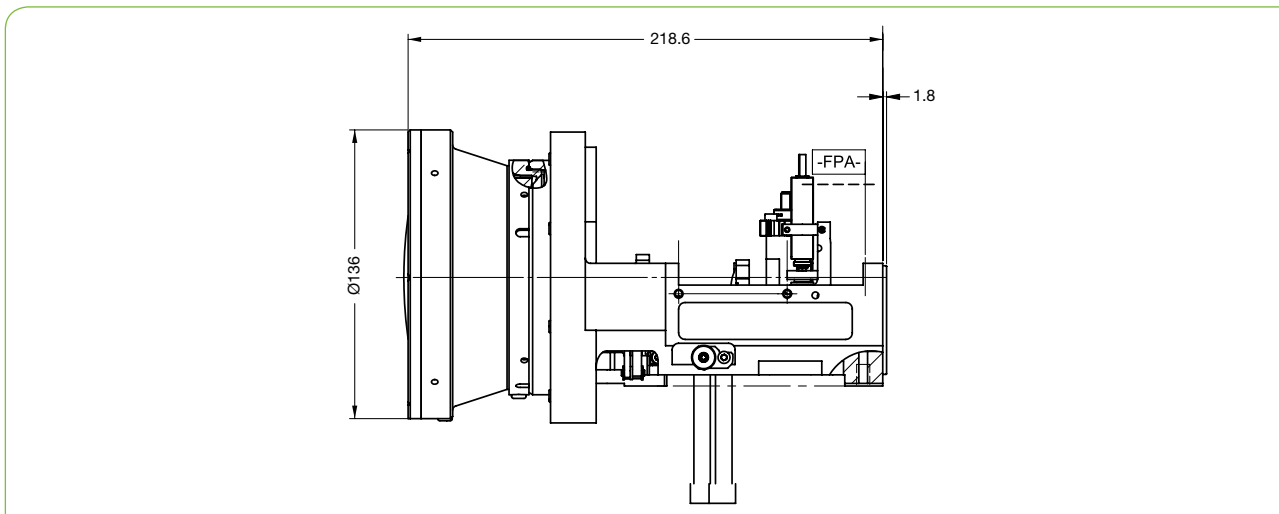

SupIR 35/110/450mm f/4.0, Motorized Focus 680374

HD
FORMAT

WFOV(35mm)

HFOV	640x512	1280X1024
15μ	15.2°	
10μ	10.3°	20.0°

MFOV(110mm)

HFOV	640x512	1280X1024
15μ	4.9°	
10μ	3.3°	6.4°

NFOV(450mm)

HFOV	640x512	1280X1024
15μ	1.2°	
10μ	0.8°	1.6°

MWIR | Multiple FOV

Property	Value		
Optical	WFOV	MFOV	NFOV
Focal Length	35mm	110mm	450mm
F/#	4.0		
Average Transmission (HD) (3.4-5μm)	83%	85%	88%
Average Transmission (HC) (3.4-5μm)	81%	83%	86%
Cold stop to FPA Distance	19.4mm		
Cold stop CA	Ø4.85mm		
Back Focal Length	26.53mm in air		
Minimum Focusing Range	5m	10m	50m
Mechanical			
Focus Mechanism	Motorized		
Focus Time (Full travel)	≤5.5 sec.		
FOV Switch Mechanism	Motorized		
FOV Switch Time	≤1 sec. at T ≥ 0°C; ≤2 sec. at -40°C		
Through-zoom Boresight WFOV	Within Diameter of 0.3mm		
Through-zoom Boresight NFOV&MFOV	Within Diameter of 0.12mm		
Weight	2.4kg		
Max. Dimensions	Ø136mm x 218.6mm		

Property	Value
Electrical	
Focus Motor	7.5VDC < 0.06A (Contin. Current 0.05A) -32°C++65°C, with 6V+12V. -40°C++65°C, with 7.5V+12V.
Drive Voltage	7.5V-12V
Current Consumption	0.05A Average, 0.06A peak
FOV Motor	7.5VDC < 0.06A (Contin. Current 0.05A) -32°C++65°C, with 6V+12V. -40°C++65°C, with 7.5V+12V.
Environmental	
Operating Temperature	-40°C to +65°C
Storage Temperature	-54°C to +71°C
Sealing	IP 67 front element only
Vibration-Operation	Composite wheeled vehicle, Vertical:2.1grms, Transverse: 1.6grms, Longitudinal: 1.96grms
Vibration-Storage	Composite wheeled vehicle, Vertical:2.1grms, Transverse: 1.6grms, Longitudinal: 1.96grms
Mechanical Shock-Storage & Storage	40g, 11ms
Configurations	
680374-001	High Durability, 640x512 pixels, 15µ pitch, BWD**=8mm
680374-002	Hard Carbon, 640x512 pixels, 15µ pitch, BWD**=8mm

* The ICD drawing provided here is primarily a representation and may not accurately reflect the product's actual dimensions and specifications. For precise integration specifications contact your local sales representative.